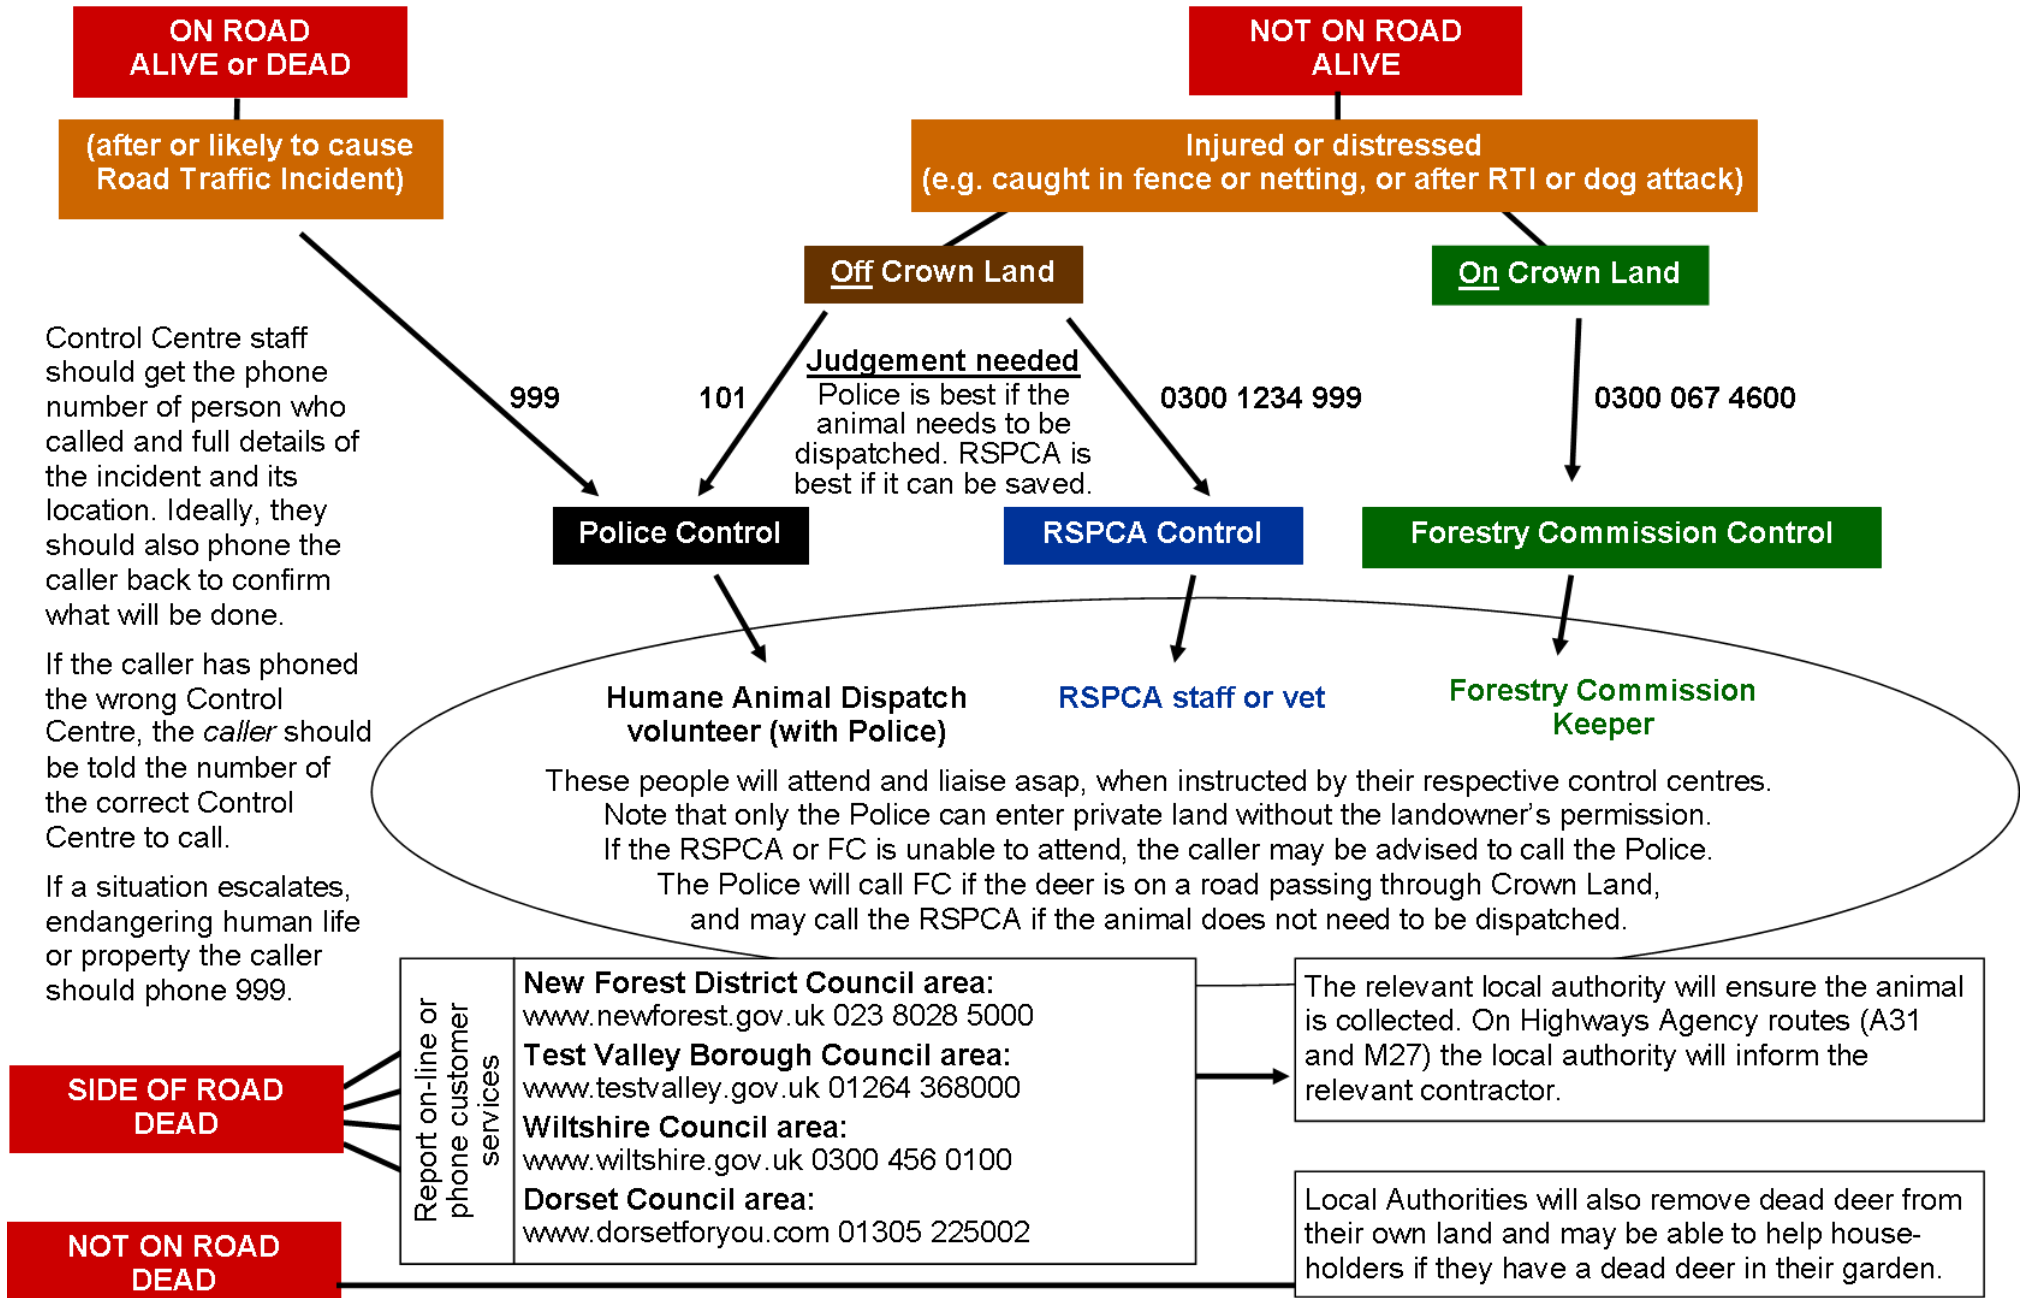

DEALING WITH DEER INCIDENTS IN THE NEW FOREST NATIONAL PARK

See map of district and county boundaries and Crown Land

New Forest National Park Authority
 Lymington Town Hall
 Avenue Road
 Lymington
 SO41 9ZG
 Tel: 01590 646600

Dealing with Deer Incidents in the New Forest National Park

Legend

- Crown Land
- Local Authority